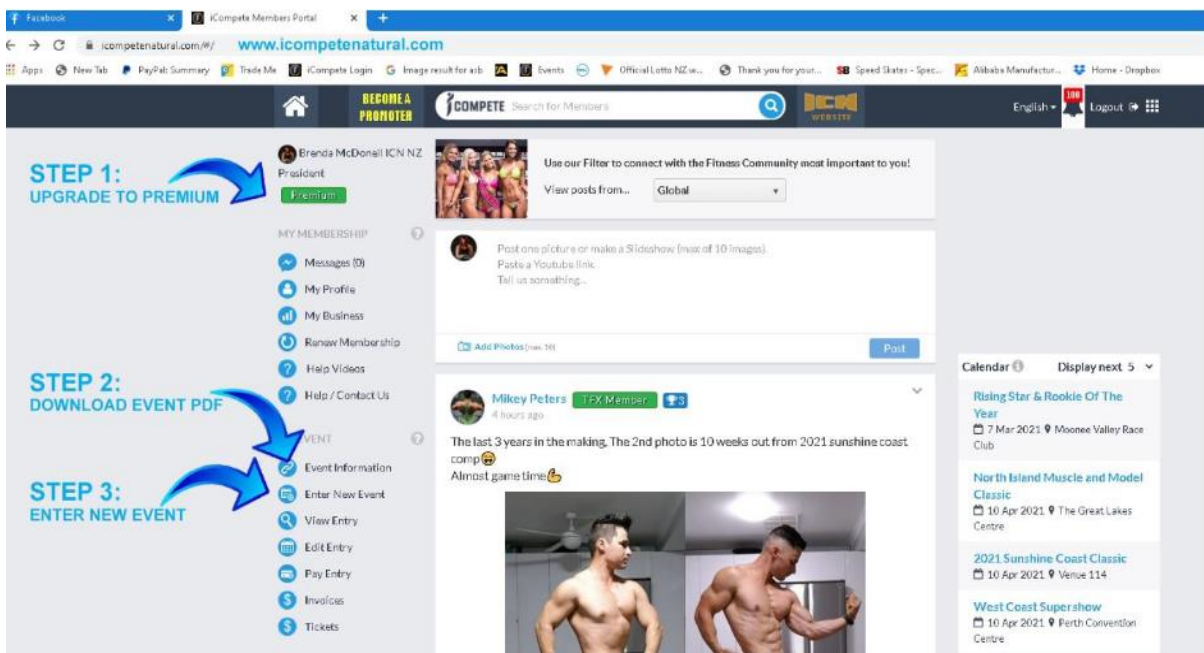

HOW TO BECOME AN ICN MEMBER & ENTER EVENTS

Follow the simple step below

ICompete straight-to-stage technology allows you to enter and manage your entry via your personal membership portal <https://www.icompetenatural.com> which can be accessed from any device (However mobile phone is not always compatible with all aspects of the entry process).

Follow these steps to create your Membership and enter the competition:

1. Go to <https://www.icompetenatural.com> and register to become a Free member.
2. Login to ICompete using login details emailed to you upon becoming a member.
3. Upgrade to Premium Membership. You must be a Premium Member before you can enter an event. Premium Membership costs $150.00. This allows you to compete in all events worldwide for either Season A-B or Season B-A.
4. Once you are a Premium Membership you can enter the competition. You will find the Enter New Event tab on the left-hand side of the HOME screen of the Members Portal. Click on this and use the step by step process to enter the event.